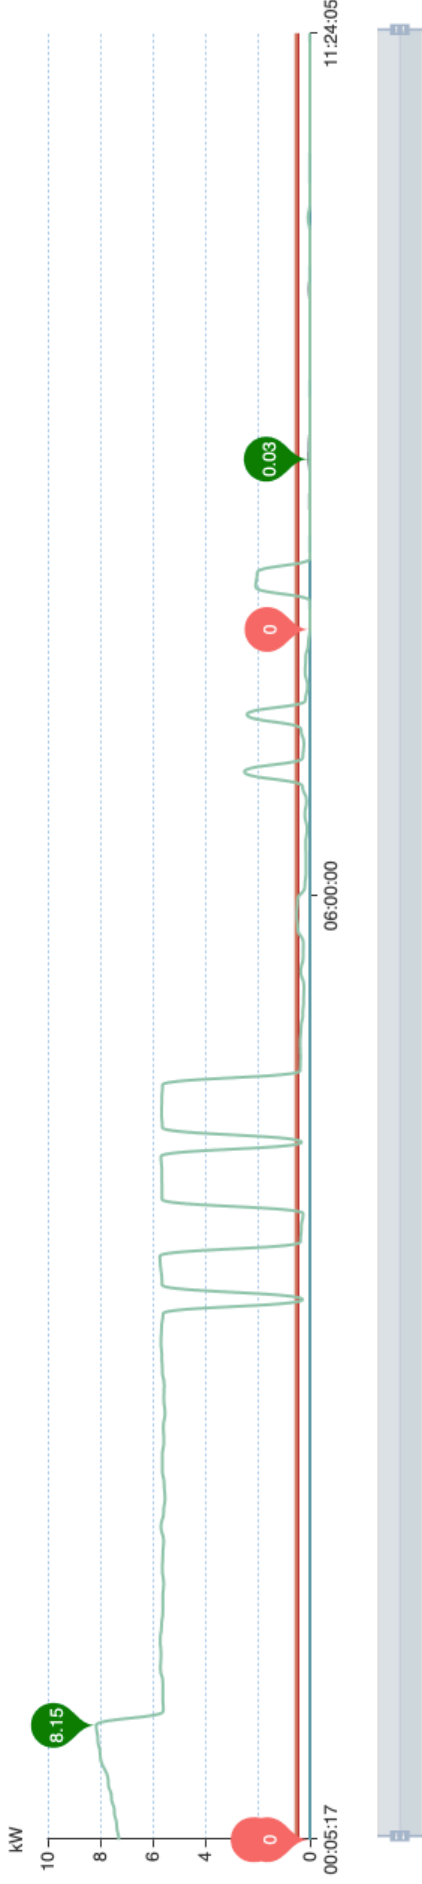

Inverter SN : 60KE103242LF095

Site Name : Thomas-Home

Datalogger SN : 609W4EXF41JA477

Inverter Model : KH10

Device Status : Normal

Real-time refresh:

Power

Statistics

2025-07-24